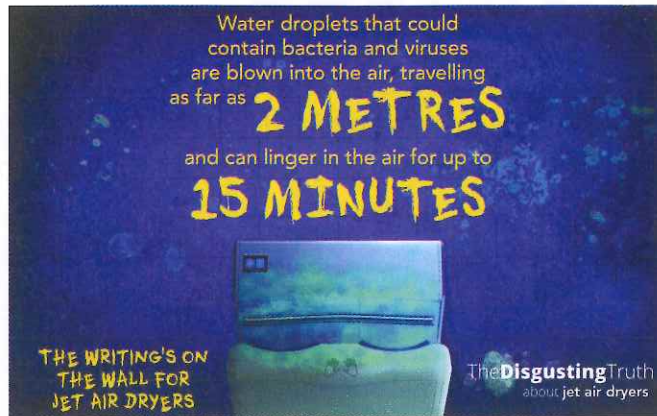

## The advantages of drying with paper

With nearly 95% of adults not washing long enough to thoroughly clean the bacteria and viruses from their hands, Kimberly-Clark Professional invites you to discover what it says is "The Disgusting Truth about jet air dryers that force you to share bacteria and viruses".

The company adds: "When you take into consideration that nearly 95% of adults do not wash long enough to thoroughly clean the bacteria and viruses from their hands, the way you dry your hands becomes even more important. Jet air dryers have been found to increase the numbers of bacteria on hands, compared to hands dried with paper towels. Additionally, jet air dryers can blow water droplets that can contain bacteria and viruses into the surrounding environment, increasing the potential spread of pathogens.

"These devices are often depicted as a compact, faster and more hygienic way to dry your hands. But some surfaces of jet air dryers can

harbour up to 48 times more bacteria than a toilet seat."

According to Kimberly-Clark Professional, independent scientific studies have found: